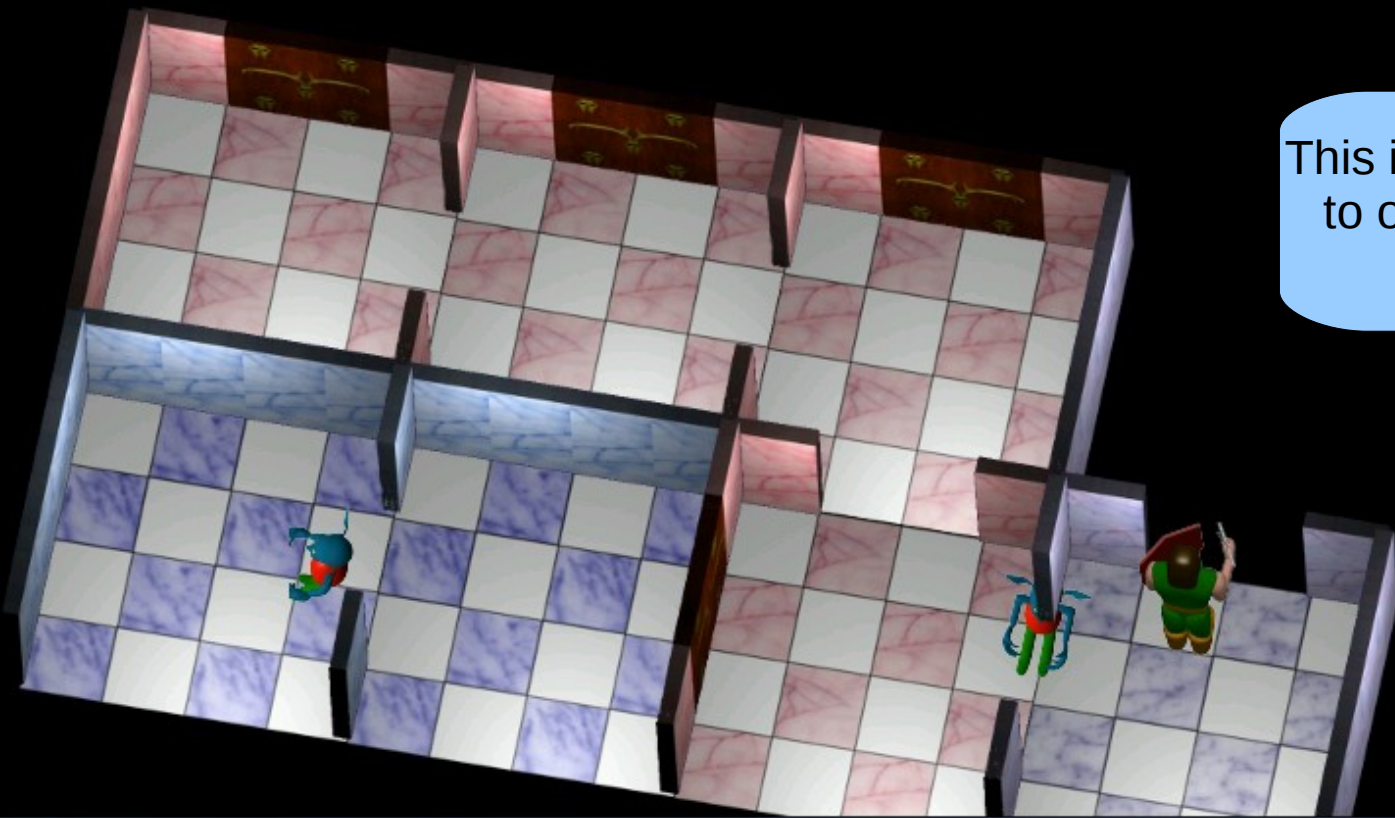

# Chrzaszcz

[www.software.pawelbiernacki.net/chrzaszcz](http://www.software.pawelbiernacki.net/chrzaszcz)  
[www.pawelbiernacki.net](http://www.pawelbiernacki.net)

In chrzaszcz you are walking through a maze. The whole maze is divided into chambers. In order to go to a different chamber you must open a door. In order to open a door you must have a key.

Here are the keys that you currently have.

This is a minimap showing you the chamber you are currently in.

This is the key you need to open the door you recently hit.

Press **ENTER** to change the keys

To open the door you sometimes need to exchange the keys with the orcs living here. Do not be afraid, the orcs are friendly and they always allow you to reverse the transaction. But sometimes they will not give you anything.