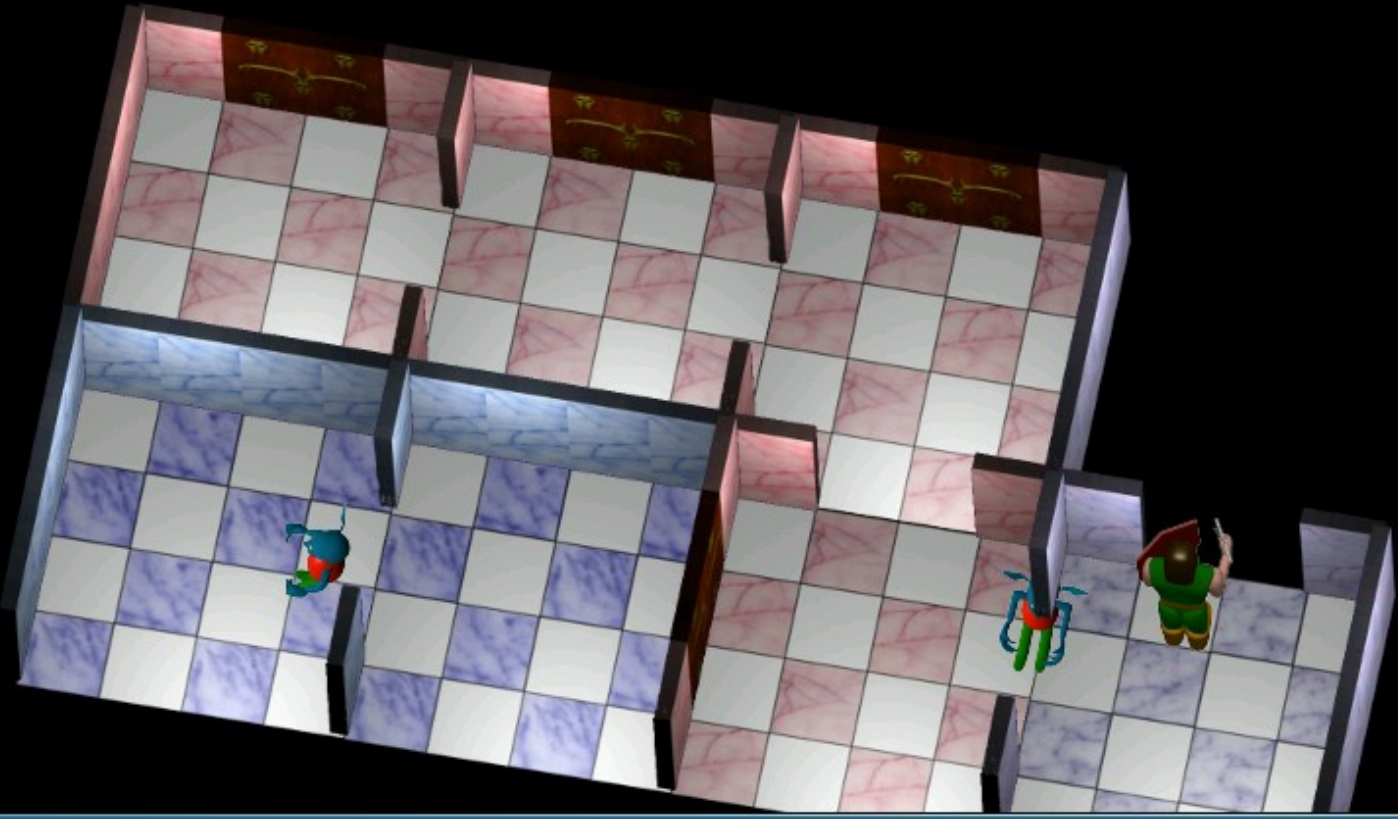

# Chrzaszcz

[www.software.pawelbiernacki.net/chrzaszcz](http://www.software.pawelbiernacki.net/chrzaszcz)  
[www.pawelbiernacki.net](http://www.pawelbiernacki.net)

In chrzaszcz you are walking through a maze.  
The whole maze is divided into chambers.  
In order to go to a different chamber you must  
open a door. In order to open a door you must  
have a key.

Here are the keys that you currently have.

This is a minimap showing you the chamber you are currently in.

This is the key you need to open the door you recently hit.

Press **ENTER** to change the keys

To open the door you sometimes need to exchange the keys with the orcs living here. Do not be afraid, the orcs are friendly and they always allow you to reverse the transaction. But sometimes they will not give you anything.