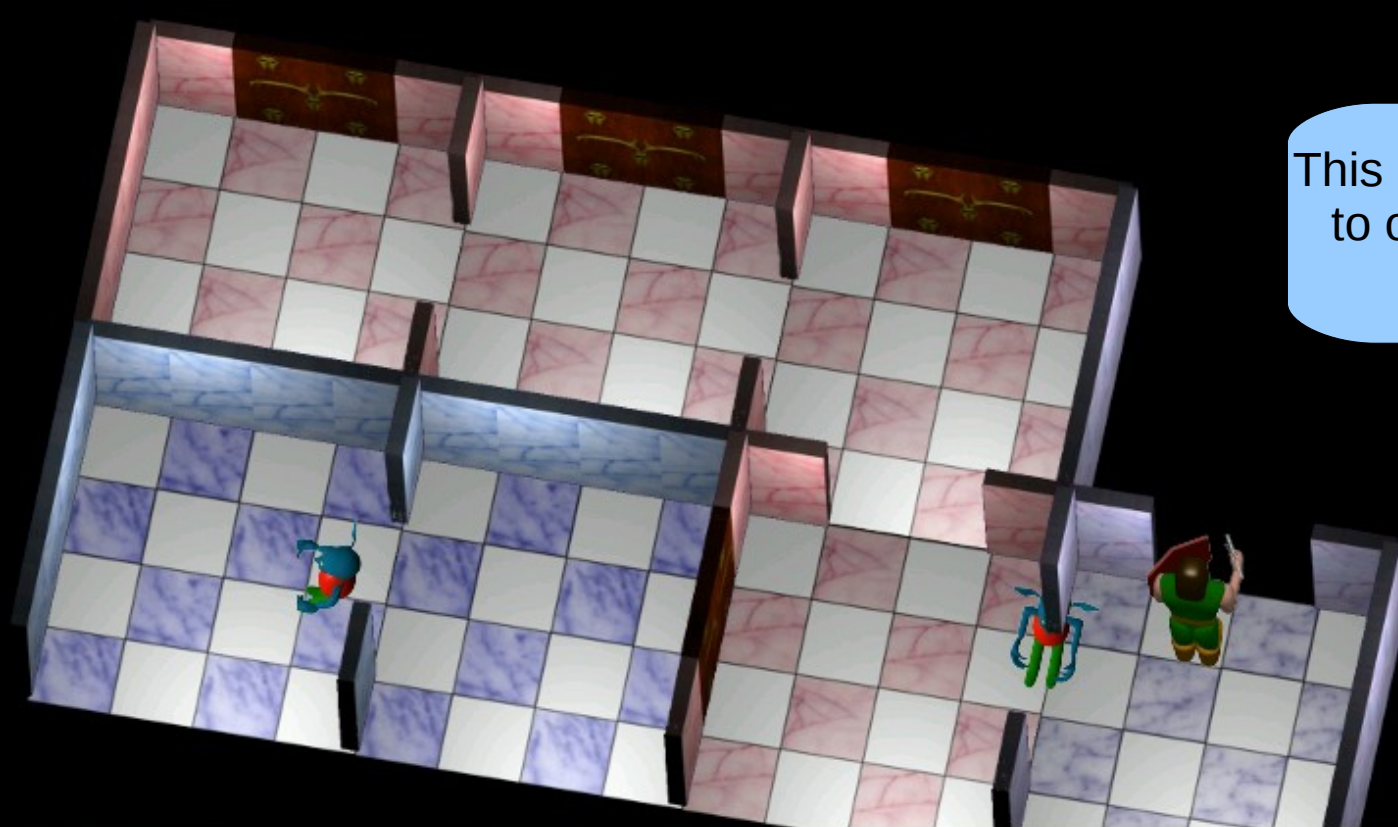

# Chrzaszcz

[www.software.pawelbiernacki.net/chrzaszcz](http://www.software.pawelbiernacki.net/chrzaszcz)  
[www.pawelbiernacki.net](http://www.pawelbiernacki.net)

In chrzaszcz you are walking through a maze.  
The whole maze is divided into chambers.  
In order to go to a different chamber you must  
open a door. In order to open a door you must  
have a key.

Here are the keys that you currently have.

This is a minimap showing you the chamber you are currently in.

This is the key you need to open the door you recently hit.

Press **ENTER** to change the keys

To open the door you sometimes need to exchange the keys with the orcs living here. Do not be afraid, the orcs are friendly and they always allow you to reverse the transaction. But sometimes they will not give you anything.